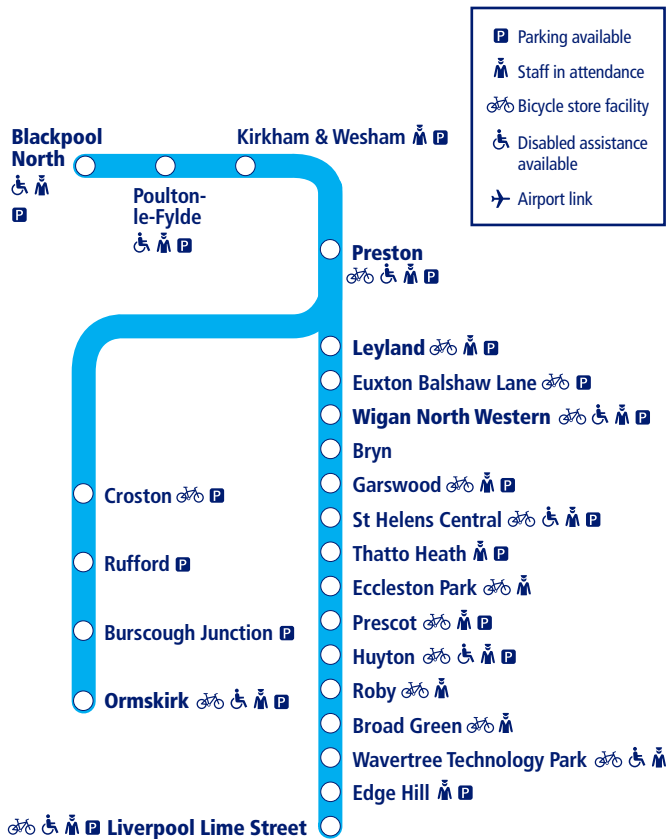

Train times

10

12 December 2021 –
14 May 2022

Liverpool to Blackpool North and Preston to Ormskirk

This timetable shows Northern train services between **Blackpool, Preston, Wigan and Liverpool** and the complete train service between **Preston and Ormskirk**. Other trains run between **Preston and Wigan**.

How to read this timetable

Look down the left hand column for your departure station. Read across until you find a suitable departure time. Read down the column to find the arrival time at your destination. Through services are shown in bold type (this means you won't have to change trains). Connecting services are shown in light type. If you travel on a connecting service, change at the next station shown in bold or if you arrive on a connecting service, change at the last station shown in bold, unless a footnote advises otherwise.

Minimum connection times

All stations have a minimum connection time of 5 minutes unless stated. Liverpool Lime Street and Liverpool Central 10 minutes, Liverpool South Parkway 7 minutes.

Community Rail Partnerships and community groups

TrainTracker™

For up to date travel information and live departures direct to your mobile, text your station **name** or **location code** to **8 49 50**.

Customers with disabilities or restricted mobility are encouraged to contact our **Customer Experience Centre** who will book assistance for you.