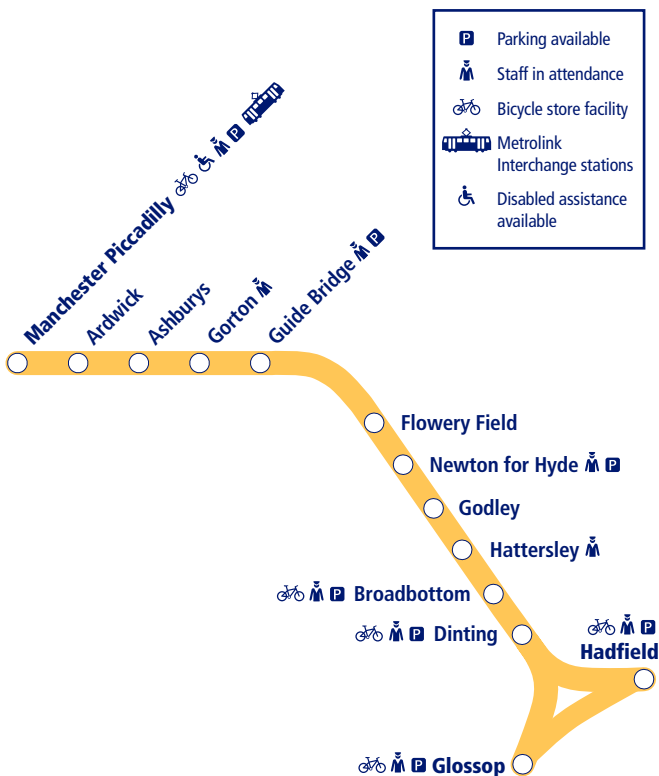

NORTHERN

24

Train times

May 16 2021 –
December 11 2021

Manchester to Hadfield and Glossop

This timetable shows the Northern train service between **Hadfield/Glossop and Manchester**.

How to read this timetable

Look down the left hand column for your departure station. Read across until you find a suitable departure time. Read down the column to find the arrival time at your destination. Through services are shown in bold type (this means you won't have to change trains). Connecting services are shown in light type. If you travel on a connecting service, change at the next station shown in bold or if you arrive on a connecting service, change at the last station shown in bold, unless a footnote advises otherwise.

TrainTracker™

For up to date travel information and live departures direct to your mobile, text your station **name** or **location code** to **8 49 50**.

Customers with disabilities or restricted mobility are encouraged to contact our **Customer Experience Centre** who will book assistance for you.