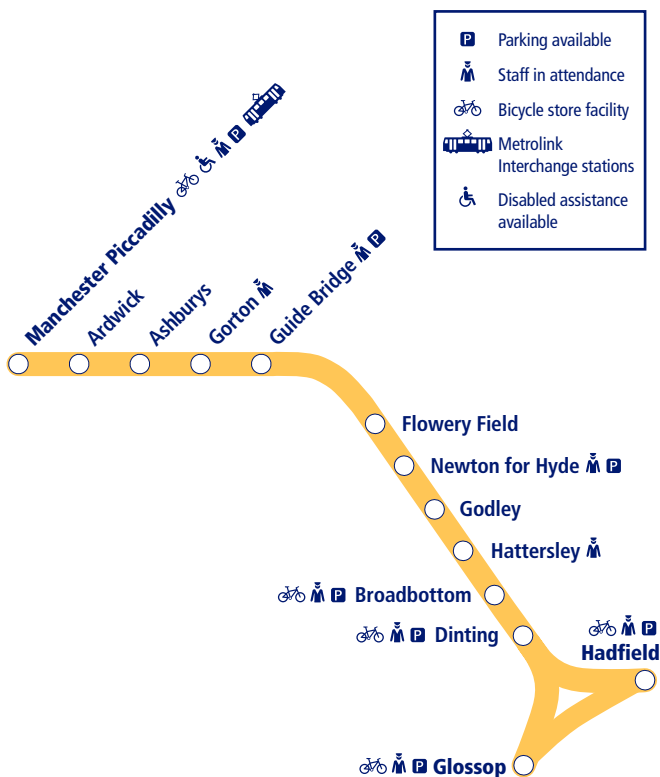

NORTHERN

24

Train times

May 16 2021 –
December 11 2021

Manchester to Hadfield and Glossop