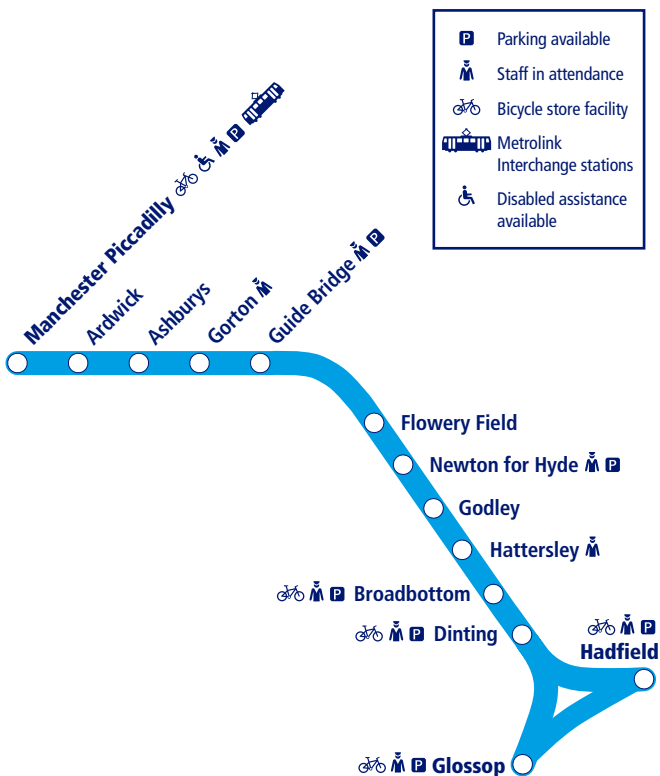

Train times

24

12 December 2021 –
14 May 2022

Manchester to Hadfield and Glossop

NORTHERN

Go do your thing

This timetable shows the Northern train service between **Hadfield/Glossop and Manchester**.

How to read this timetable

Look down the left hand column for your departure station. Read across until you find a suitable departure time. Read down the column to find the arrival time at your destination. Through services are shown in bold type (this means you won't have to change trains). Connecting services are shown in light type. If you travel on a connecting service, change at the next station shown in bold or if you arrive on a connecting service, change at the last station shown in bold, unless a footnote advises otherwise.

TrainTracker™

For up to date travel information and live departures direct to your mobile, text your station **name** or **location code** to **8 49 50**.

Customers with disabilities or restricted mobility are encouraged to contact our **Customer Experience Centre** who will book assistance for you.