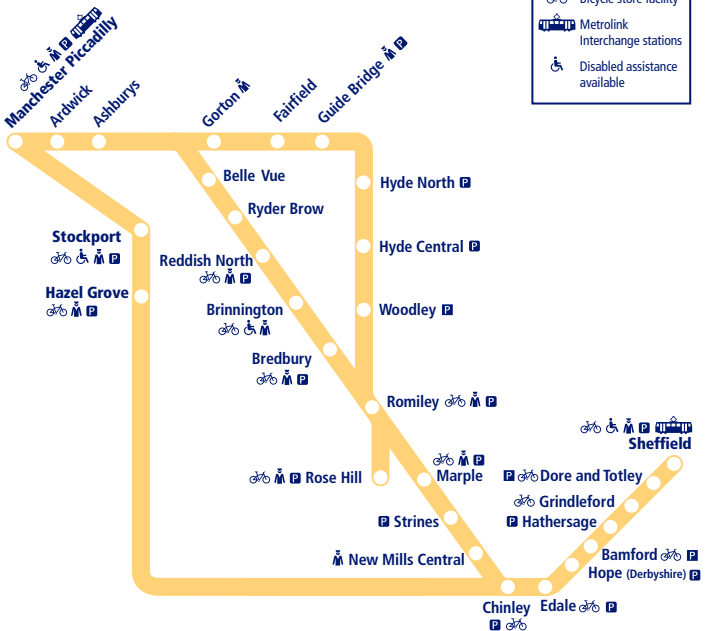

This timetable shows the Northern train service between **New Mills Central/Rose Hill and Manchester** and between **Manchester and Sheffield**.