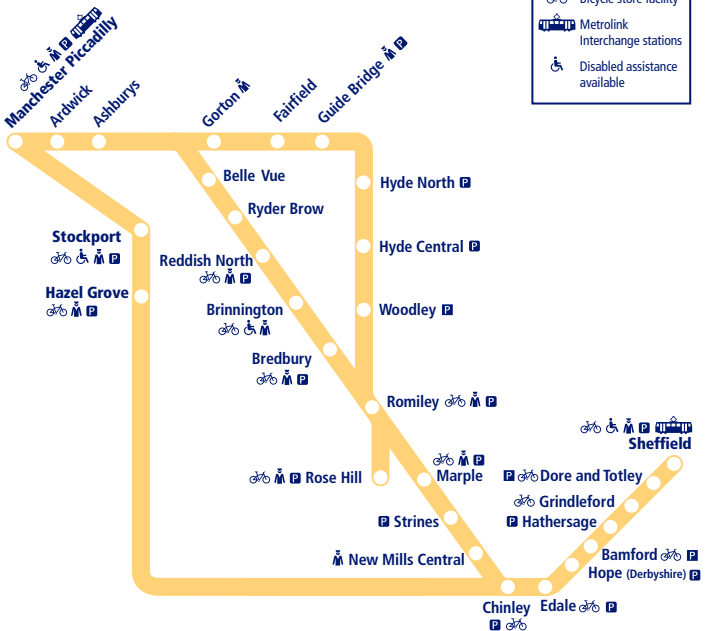

NORTHERN

23

Train times

May 16 2021 –
December 11 2021

Manchester to New Mills Central/Rose Hill and Manchester to Sheffield.

- Parking available
- Staff in attendance
- Bicycle store facility
- Metrolink Interchange stations
- Disabled assistance available

This timetable shows the Northern train service between **New Mills Central/Rose Hill and Manchester** and between **Manchester and Sheffield**.

How to read this timetable

Look down the left hand column for your departure station. Read across until you find a suitable departure time. Read down the column to find the arrival time at your destination. Through services are shown in bold type (this means you won't have to change trains). Connecting services are shown in light type. If you travel on a connecting service, change at the next station shown in bold or if you arrive on a connecting service, change at the last station shown in bold, unless a footnote advises otherwise.