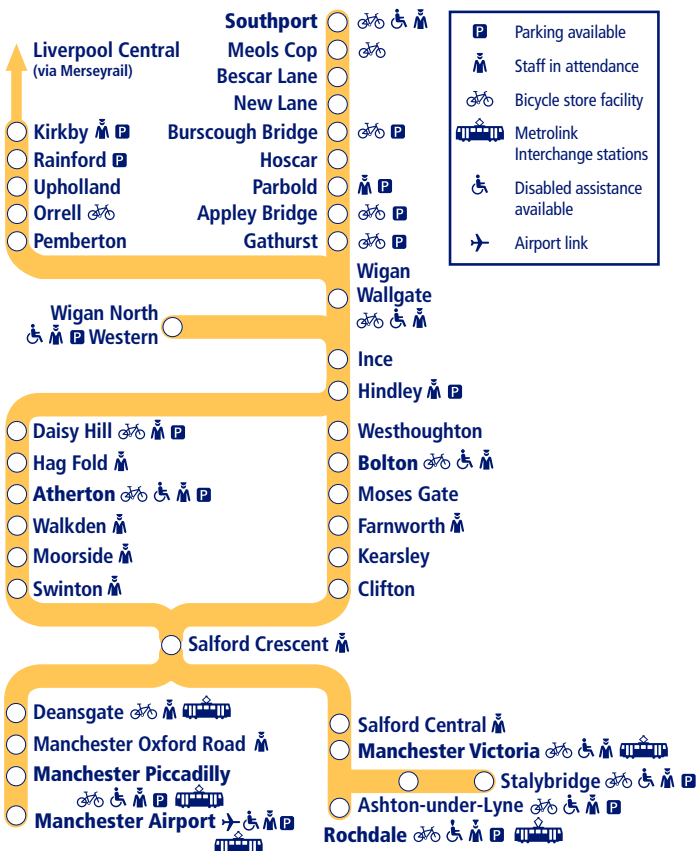

# Train times

May 16 2021 –  
December 11 2021

## Manchester to Southport and Kirkby

This timetable is a summary of train services between **Southport/Kirkby** and **Manchester/Stalybridge**.

Other services run between **Bolton and Manchester** (Timetable 11), and **Manchester Piccadilly and Manchester Airport**.

## How to read this timetable

Look down the left hand column for your departure station. Read across until you find a suitable departure time. Read down the column to find the arrival time at your destination. Through services are shown in bold type (this means you won't have to change trains). Connecting services are shown in light type. If you travel on a connecting service, change at the next station shown in bold or if you arrive on a connecting service, change at the last station shown in bold, unless a footnote advises otherwise.