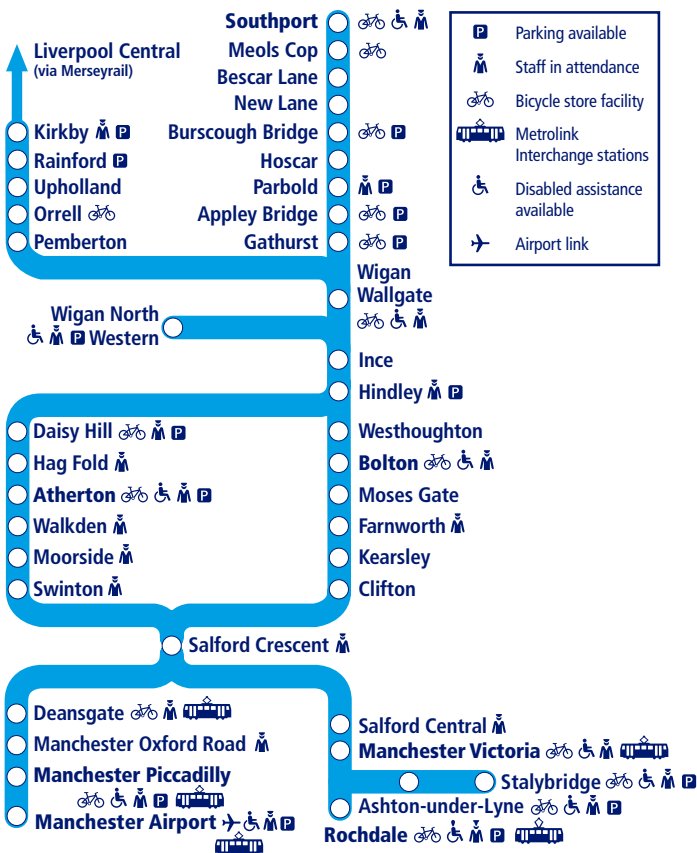

Train times

14

12 December 2021 –
14 May 2022

Manchester to Southport and Kirkby

This timetable is a summary of train services between **Southport/Kirkby** and **Manchester/Stalybridge**.

Other services run between **Bolton and Manchester** (Timetable 11), and **Manchester Piccadilly and Manchester Airport**.

How to read this timetable

Look down the left hand column for your departure station. Read across until you find a suitable departure time. Read down the column to find the arrival time at your destination. Through services are shown in bold type (this means you won't have to change trains). Connecting services are shown in light type. If you travel on a connecting service, change at the next station shown in bold or if you arrive on a connecting service, change at the last station shown in bold, unless a footnote advises otherwise.

Minimum connection times

All stations have a minimum connection time of 5 minutes unless stated. Manchester Piccadilly 10 minutes, Liverpool Central 10 minutes.

Community Rail Partnerships and community groups

TrainTracker™

For up to date travel information and live departures direct to your mobile, text your station **name** or **location code** to **8 49 50**.

Customers with disabilities or restricted mobility are encouraged to contact our **Customer Experience Centre** who will book assistance for you.