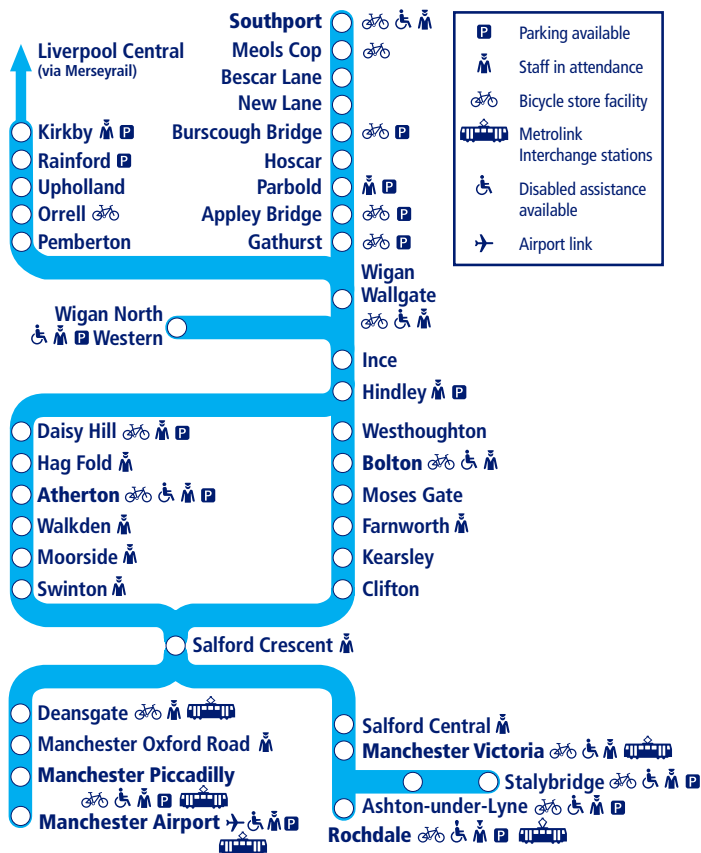

Train times

14

12 December 2021 –
14 May 2022

Manchester to Southport and Kirkby

This timetable is a summary of train services between **Southport/Kirkby** and **Manchester/Stalybridge**. Other services run between **Bolton and Manchester** (Timetable 11), and **Manchester Piccadilly and Manchester Airport**.

How to read this timetable

Look down the left hand column for your departure station. Read across until you find a suitable departure time. Read down the column to find the arrival time at your destination. Through services are shown in bold type (this means you won't have to change trains). Connecting services are shown in light type. If you travel on a connecting service, change at the next station shown in bold or if you arrive on a connecting service, change at the last station shown in bold, unless a footnote advises otherwise.

Minimum connection times

All stations have a minimum connection time of 5 minutes unless stated. Manchester Piccadilly 10 minutes, Liverpool Central 10 minutes.

Community Rail Partnerships and community groups