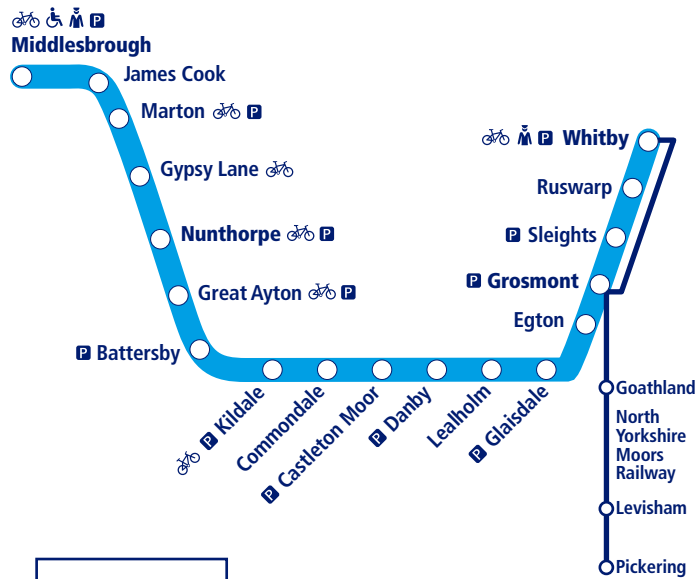

Train times

5

12 December 2021 –
14 May 2022

Middlesbrough to Whitby (Esk Valley Railway)

- Parking available
- Staff in attendance
- Bicycle store facility
- Disabled assistance available

This timetable shows all trains between **Middlesbrough** and **Whitby**.

How to read this timetable

Look down the left hand column for your departure station. Read across until you find a suitable departure time. Read down the column to find the arrival time at your destination. Through services are shown in bold type (this means you won't have to change trains). Connecting services are shown in light type. If you travel on a connecting service, change at the next station shown in bold or if you arrive on a connecting service, change at the last station shown in bold, unless a footnote advises otherwise.