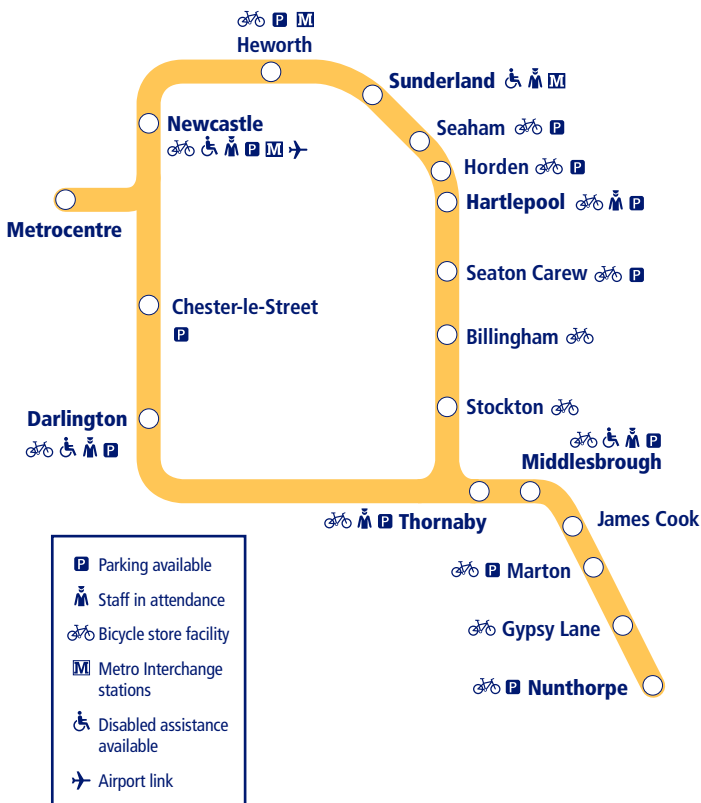

NORTHERN

2

Train times

May 16 2021 –
December 11 2021

Nunthorpe and Middlesbrough to Newcastle and Metrocentre

This timetable is a summary of our train services between **Nunthorpe, Middlesbrough, Newcastle and Metrocentre**. Other trains run between **Newcastle and Metrocentre, Newcastle and Darlington**, and Metro trains run between **Newcastle and Sunderland**.

Services between **Newcastle and Sunderland** are run for NEXUS.

How to read this timetable

Look down the left hand column for your departure station. Read across until you find a suitable departure time. Read down the column to find the arrival time at your destination. Through services are shown in bold type (this means you won't have to change trains). Connecting services are shown in light type. If you travel on a connecting service, change at the next station shown in bold or if you arrive on a connecting service, change at the last station shown in bold, unless a footnote advises otherwise.

TrainTracker™

For up to date travel information and live departures direct to your mobile, text your station **name** or **location code** to **8 49 50**.

Customers with disabilities or restricted mobility are encouraged to contact our **Customer Experience Centre** who will book assistance for you.

Notes

A To London Kings Cross.

B To Carlisle.

C To Hexham.

E From Saltburn.

F From Whitby.

G From York.

X Runs from 7 June.