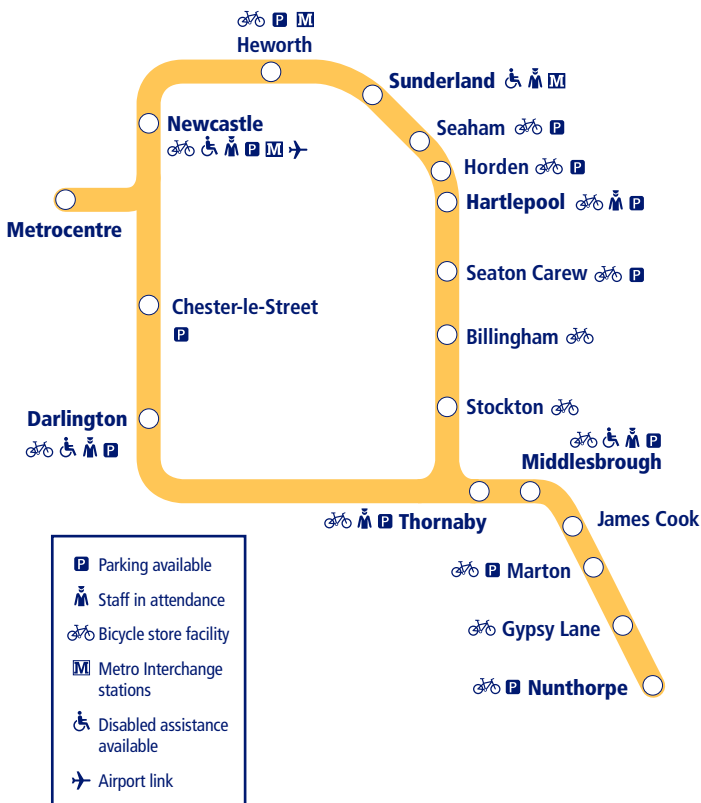

## Nunthorpe and Middlesbrough to Newcastle and Metrocentre

This timetable is a summary of our train services between **Nunthorpe, Middlesbrough, Newcastle and Metrocentre**. Other trains run between **Newcastle and Metrocentre, Newcastle and Darlington**, and Metro trains run between **Newcastle and Sunderland**.