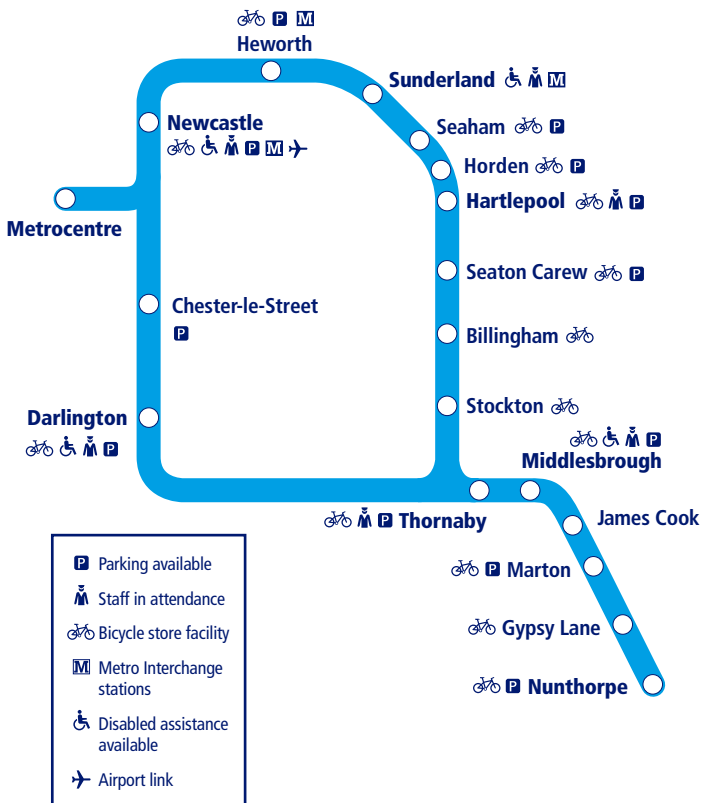

Train times

2

12 December 2021 –
14 May 2022

Nunthorpe and Middlesbrough to Newcastle and Metrocentre

NORTHERN

Go do your thing

This timetable is a summary of our train services between **Nunthorpe, Middlesbrough, Newcastle and Metrocentre**. Other trains run between **Newcastle and Metrocentre, Newcastle and Darlington**, and Metro trains run between **Newcastle and Sunderland**.

Services between **Newcastle and Sunderland** are run for NEXUS.

How to read this timetable

Look down the left hand column for your departure station. Read across until you find a suitable departure time. Read down the column to find the arrival time at your destination. Through services are shown in bold type (this means you won't have to change trains). Connecting services are shown in light type. If you travel on a connecting service, change at the next station shown in bold or if you arrive on a connecting service, change at the last station shown in bold, unless a footnote advises otherwise.

TrainTracker™

For up to date travel information and live departures direct to your mobile, text your station **name** or **location code** to **8 49 50**.

Customers with disabilities or restricted mobility are encouraged to contact our **Customer Experience Centre** who will book assistance for you.

Notes

A To London Kings Cross.

B To Carlisle.

C To Hexham.

E From Saltburn.

F From Whitby.

G From London Kings Cross.

SO Saturdays only.