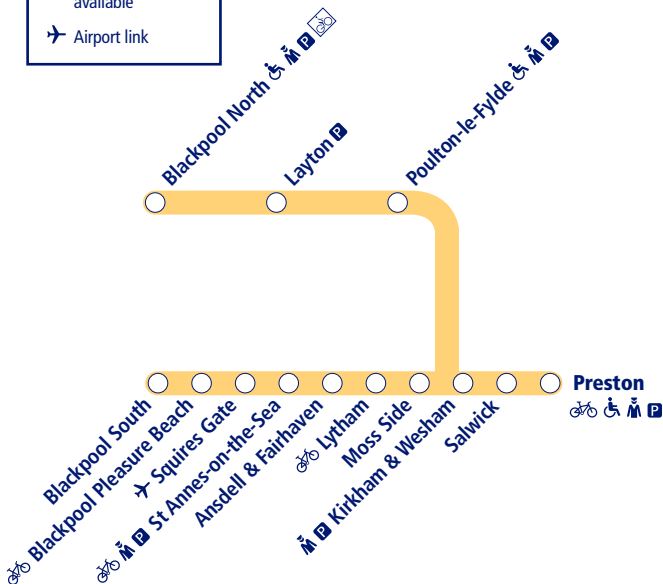

NORTHERN

13

Train times

May 16 2021 –
December 11 2021

Preston to Blackpool

- Parking available
- Staff in attendance
- Bicycle store facility
- Bike & Go
- Disabled assistance available
- Airport link