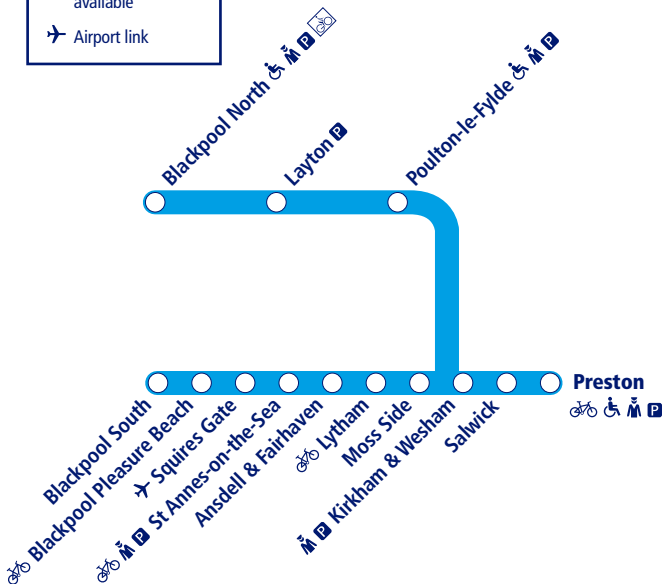

Train times

13

12 December 2021 –
14 May 2022

Preston to Blackpool

- Parking available
- Staff in attendance
- Bicycle store facility
- Bike & Go
- Disabled assistance available
- Airport link

NORTHERN

Go do your thing