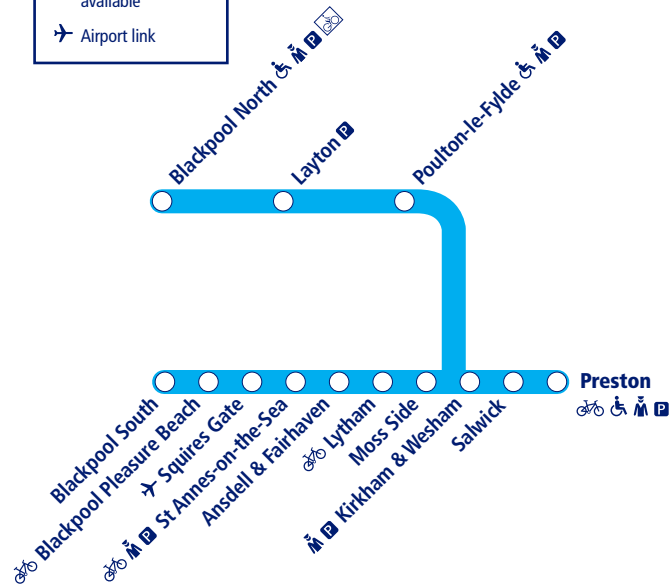

Train times

13

12 December 2021 –
14 May 2022

Preston to Blackpool

- Parking available
- Staff in attendance
- Bicycle store facility
- Bike & Go
- Disabled assistance available
- Airport link

This timetable shows the Northern train service between **Preston and Blackpool**.

How to read this timetable

Look down the left hand column for your departure station. Read across until you find a suitable departure time. Read down the column to find the arrival time at your destination. Through services are shown in bold type (this means you won't have to change trains). Connecting services are shown in light type. If you travel on a connecting service, change at the next station shown in bold or if you arrive on a connecting service, change at the last station shown in bold, unless a footnote advises otherwise.

Minimum connection times

All stations have a minimum connection time of 5 minutes unless stated. Preston 8 minutes.

Community Rail Partnerships and community groups

We support a number of active community rail partnerships (CRPs) across our network. CRPs bring together local communities and the rail industry to deliver benefits to both, and encourage use of the lines they represent.

communityraillancashire.co.uk/lines/south-fylde/

Some stations on this route are adopted by local community groups. For more information visit northernrailway.co.uk/community

Planning your journey

National Rail Enquiries

For full details of all train times, fares and rail travel information anywhere on the national rail network, call **03457 48 49 50**, or visit nationalrail.co.uk

TrainTracker™

For up to date travel information and live departures direct to your mobile, text your station **name** or **location code** to **8 49 50**.

Customers with disabilities or restricted mobility are encouraged to contact our **Customer Experience Centre** who will book assistance for you.

Call: **0800 138 5560**

Textphone: **0800 138 5561**

Email: assistance@northernrailway.co.uk

Improving our railway

Engineering work to help improve our services sometimes affects trains, particularly at weekends and bank holidays.

Visit: northernrailway.co.uk/improvements or call National Rail Enquiries: **03457 48 49 50** to check before you travel.

Delay Repay

You can claim Delay Repay if one of our trains is late or cancelled and as a result you get to your destination station later than scheduled, whether it is our fault or not.

Visit northernrailway.co.uk/delayrepay for more information.

Whilst every care has been taken to ensure the accuracy of the information contained in this timetable, we can accept no liability for any inaccuracies, and reserve the right to change information without further notice. Visit our website for the most up to date timetables and check before you travel.