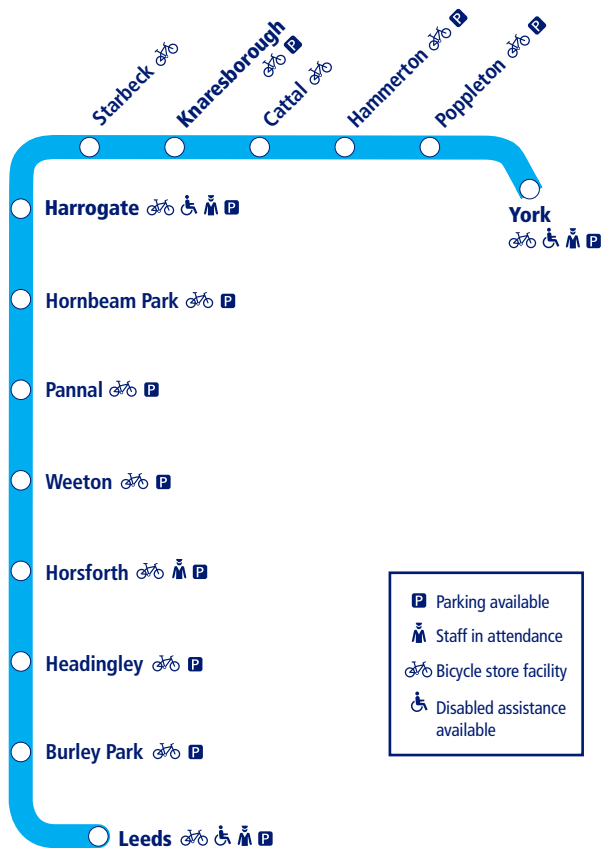

Train times

29

12 December 2021 –
14 May 2022

York to Harrogate and Leeds (Harrogate Line)

This timetable shows the Northern train service between **Leeds and Knaresborough** and between **Leeds and York via Harrogate**. Other trains also run between **Leeds and York** via other routes.

How to read this timetable

Look down the left hand column for your departure station. Read across until you find a suitable departure time. Read down the column to find the arrival time at your destination. Through services are shown in bold type (this means you won't have to change trains). Connecting services are shown in light type. If you travel on a connecting service, change at the next station shown in bold or if you arrive on a connecting service, change at the last station shown in bold, unless a footnote advises otherwise.

Minimum connection times

All stations have a minimum connection time of 5 minutes unless stated. Leeds 10 minutes and York 8 minutes.

Community Rail Partnerships and community groups

We support a number of active community rail partnerships (CRPs) across our network. CRPs bring together local communities and the rail industry to deliver benefits to both, and encourage use of the lines they represent.

TrainTracker™

For up to date travel information and live departures direct to your mobile, text your station **name** or **location code** to **8 49 50**.

Customers with disabilities or restricted mobility are encouraged to contact our **Customer Experience Centre** who will book assistance for you.