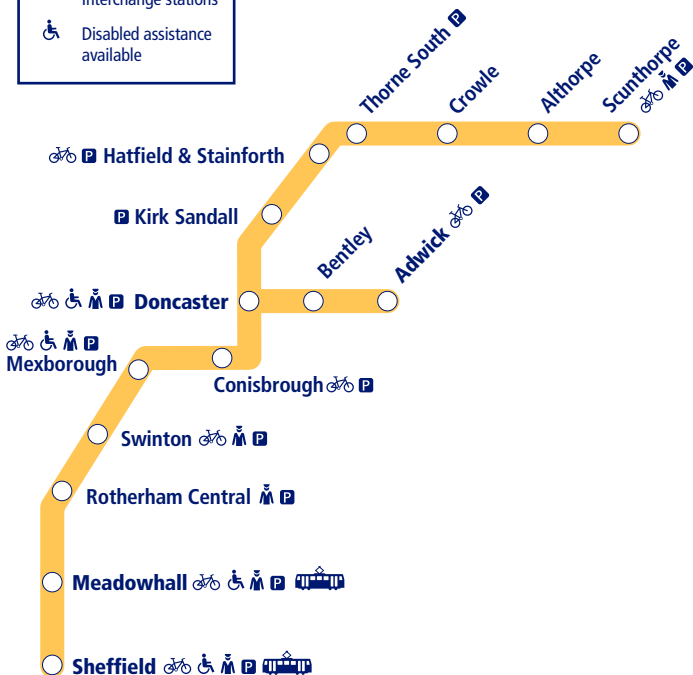

NORTHERN

26

Train times

May 16 2021 –
December 11 2021

Sheffield to Adwick and Scunthorpe

- Parking available
- Staff in attendance
- Bicycle store facility
- Supertram
Interchange stations
- Disabled assistance
available

This timetable shows all train services between **Sheffield and Scunthorpe/Adwick**.

How to read this timetable

Look down the left hand column for your departure station. Read across until you find a suitable departure time. Read down the column to find the arrival time at your destination. Through services are shown in bold type (this means you won't have to change trains). Connecting services are shown in light type. If you travel on a connecting service, change at the next station shown in bold or if you arrive on a connecting service, change at the last station shown in bold, unless a footnote advises otherwise.

TrainTracker™

For up to date travel information and live departures direct to your mobile, text your station **name** or **location code** to **8 49 50**.

Customers with disabilities or restricted mobility are encouraged to contact our **Customer Experience Centre** who will book assistance for you.