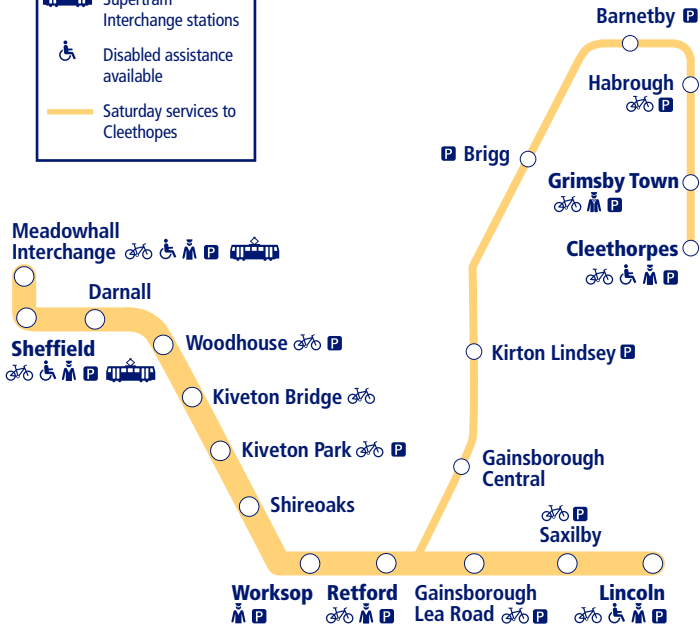

NORTHERN

32

Train times

May 16 2021 –
December 11 2021

Sheffield to Gainsborough to Lincoln/Cleethorpes

- Parking available
- Staff in attendance
- Bicycle store facility
- Supertram Interchange stations
- Disabled assistance available
- Saturday services to Cleethorpes

This timetable shows the Northern service between **Sheffield and Lincoln**.

How to read this timetable

Look down the left hand column for your departure station. Read across until you find a suitable departure time. Read down the column to find the arrival time at your destination. Through services are shown in bold type (this means you won't have to change trains). Connecting services are shown in light type. If you travel on a connecting service, change at the next station shown in bold or if you arrive on a connecting service, change at the last station shown in bold, unless a footnote advises otherwise.

TrainTracker™

For up to date travel information and live departures direct to your mobile, text your station **name** or **location code** to **8 49 50**.

Customers with disabilities or restricted mobility are encouraged to contact our **Customer Experience Centre** who will book assistance for you.