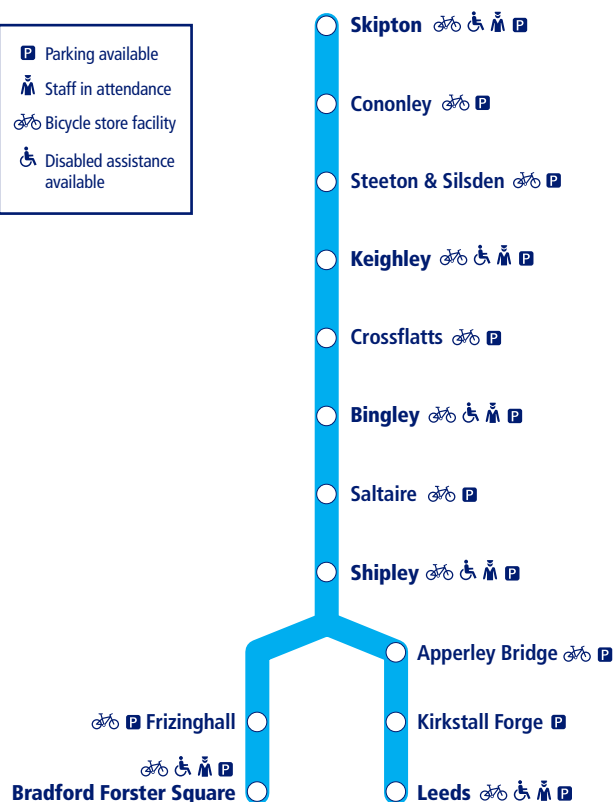

# Train times

## Skipton to Leeds and Bradford Forster Square (Airedale Line)

- Parking available
- Staff in attendance
- Bicycle store facility
- Disabled assistance available

This timetable shows all Northern train services between **Skipton and Leeds/Bradford Forster Square**.