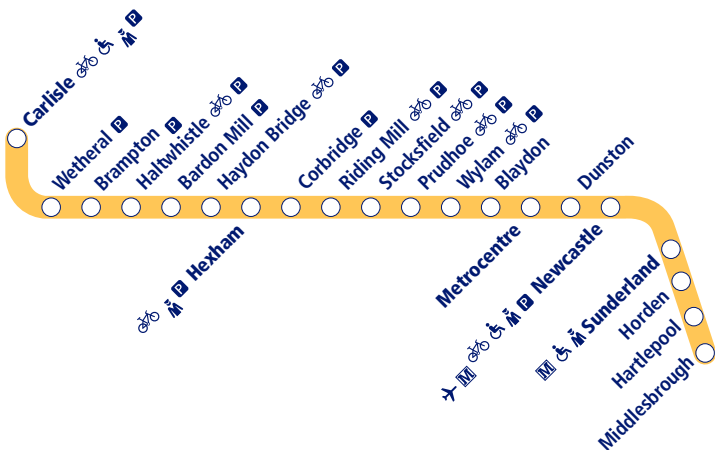

NORTHERN

4

Train times

May 16 2021 –
December 11 2021

Sunderland and Newcastle to Hexham and Carlisle

Parking available

Staff in attendance

Bicycle store facility

Metro Interchange
stations

Disabled assistance
available

Airport link

This timetable shows all train services between **Newcastle, Hexham** and **Carlisle**.

How to read this timetable

Look down the left hand column for your departure station. Read across until you find a suitable departure time. Read down the column to find the arrival time at your destination. Through services are shown in bold type (this means you won't have to change trains). Connecting services are shown in light type. If you travel on a connecting service, change at the next station shown in bold or if you arrive on a connecting service, change at the last station shown in bold, unless a footnote advises otherwise.