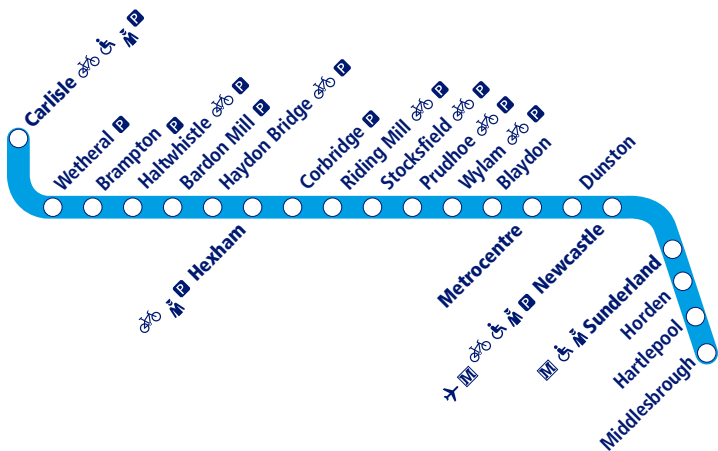

Train times

12 December 2021 –
14 May 2022

4

Sunderland and Newcastle to Hexham and Carlisle

-  Parking available
-  Staff in attendance
-  Bicycle store facility
-  Metro Interchange stations
-  Disabled assistance available
-  Airport link

NORTHERN

Go do your thing

This timetable shows all train services between **Newcastle, Hexham** and **Carlisle**.

How to read this timetable

Look down the left hand column for your departure station. Read across until you find a suitable departure time. Read down the column to find the arrival time at your destination. Through services are shown in bold type (this means you won't have to change trains). Connecting services are shown in light type. If you travel on a connecting service, change at the next station shown in bold or if you arrive on a connecting service, change at the last station shown in bold, unless a footnote advises otherwise.