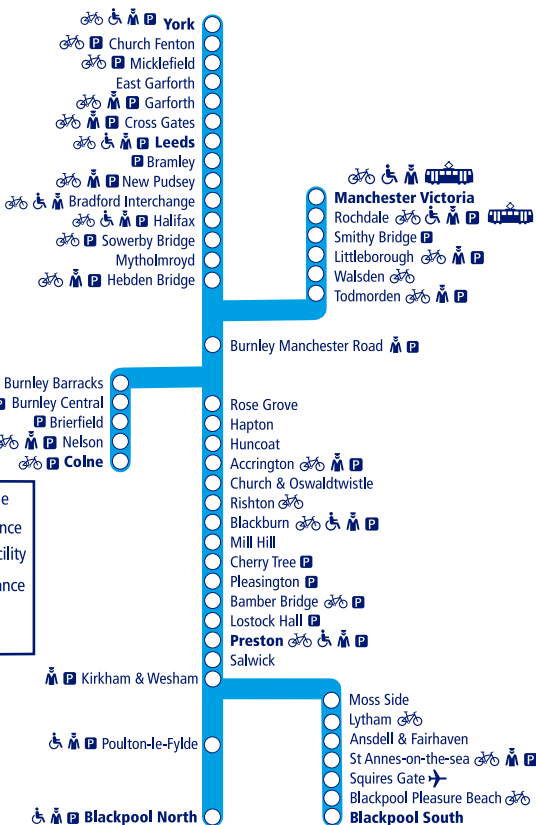

Train times

9

12 December 2021 –
14 May 2022

York, Leeds and Colne to Preston and Blackpool

Parking available

Staff in attendance

Bicycle store facility

Disabled assistance available

Airport link

NORTHERN

Go do your thing