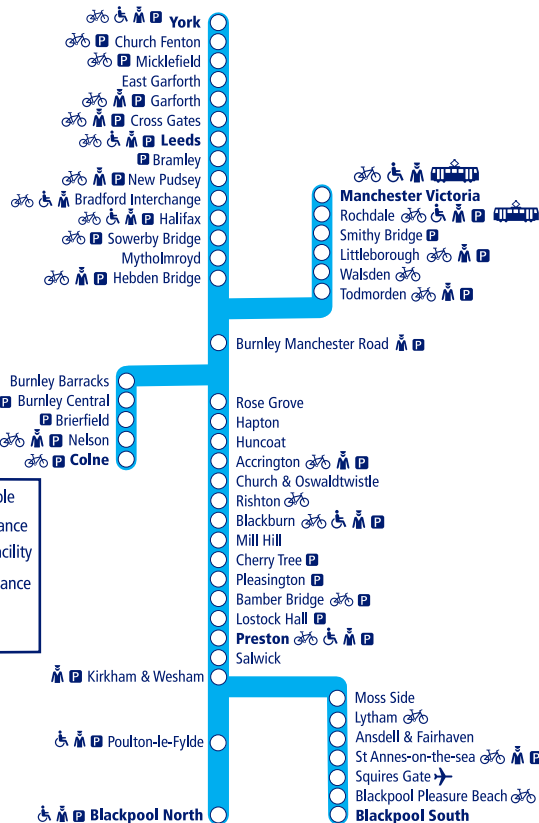

Train times

9

12 December 2021 –
14 May 2022

York, Leeds and Colne to Preston and Blackpool

This timetable shows all our train services between **Colne and Preston/Blackpool**, and between **York/Leeds and Blackpool**. For trains between **Clitheroe, Blackburn and Manchester Victoria** see Timetable 12. The Northern service between **Blackpool and Preston** is shown in Timetable 13.

How to read this timetable

Look down the left hand column for your departure station. Read across until you find a suitable departure time. Read down the column to find the arrival time at your destination. Through services are shown in bold type (this means you won't have to change trains). Connecting services are shown in light type. If you travel on a connecting service, change at the next station shown in bold or if you arrive on a connecting service, change at the last station shown in bold, unless a footnote advises otherwise.

TrainTracker™

For up to date travel information and live departures direct to your mobile, text your station **name** or **location code** to **8 49 50**.

Customers with disabilities or restricted mobility are encouraged to contact our **Customer Experience Centre** who will book assistance for you.