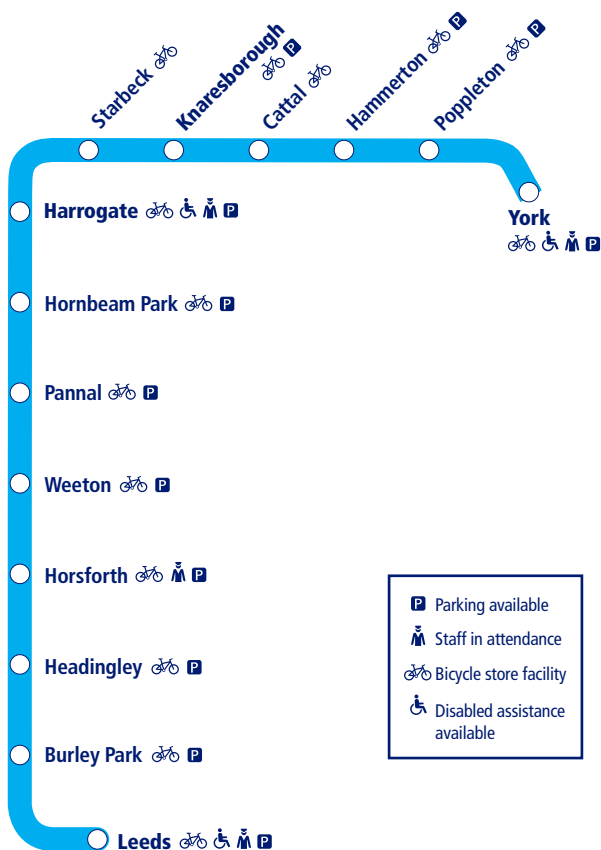

Train times

29

12 December 2021 –
14 May 2022

York to Harrogate and Leeds (Harrogate Line)

NORTHERN

Go do your thing

This timetable shows the Northern train service between **Leeds and Knaresborough** and between **Leeds and York via Harrogate**. Other trains also run between **Leeds and York** via other routes.

How to read this timetable

Look down the left hand column for your departure station. Read across until you find a suitable departure time. Read down the column to find the arrival time at your destination. Through services are shown in bold type (this means you won't have to change trains). Connecting services are shown in light type. If you travel on a connecting service, change at the next station shown in bold or if you arrive on a connecting service, change at the last station shown in bold, unless a footnote advises otherwise.

Minimum connection times

All stations have a minimum connection time of 5 minutes unless stated. Leeds 10 minutes and York 8 minutes.

Community Rail Partnerships and community groups

We support a number of active community rail partnerships (CRPs) across our network. CRPs bring together local communities and the rail industry to deliver benefits to both, and encourage use of the lines they represent.

TrainTracker™

For up to date travel information and live departures direct to your mobile, text your station **name** or **location code** to **8 49 50**.

Customers with disabilities or restricted mobility are encouraged to contact our **Customer Experience Centre** who will book assistance for you.