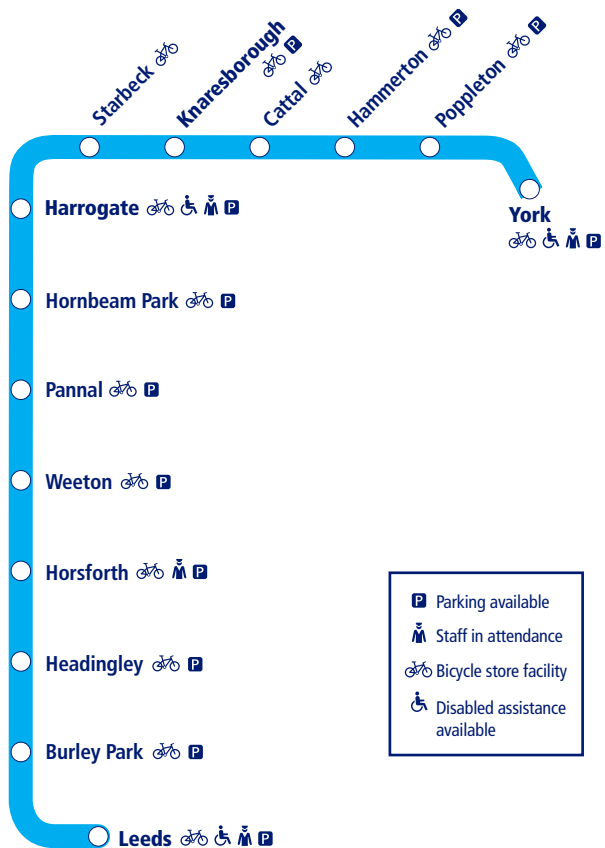

# Train times

## York to Harrogate and Leeds (Harrogate Line)

This timetable shows the Northern train service between **Leeds and Knaresborough** and between **Leeds and York via Harrogate**. Other trains also run between **Leeds and York** via other routes.

### How to read this timetable

Look down the left hand column for your departure station. Read across until you find a suitable departure time. Read down the column to find the arrival time at your destination. Through services are shown in bold type (this means you won't have to change trains). Connecting services are shown in light type. If you travel on a connecting service, change at the next station shown in bold or if you arrive on a connecting service, change at the last station shown in bold, unless a footnote advises otherwise.

# York - Harrogate - Leeds