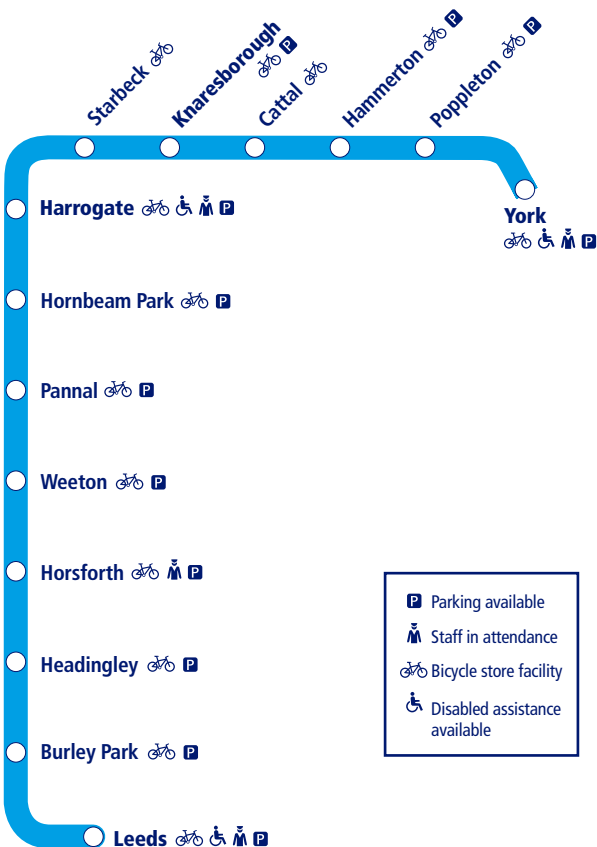

NORTHERN

29

Train times

13 December 2020 –
15 May 2021

York to Harrogate and Leeds (Harrogate Line)

	Parking available
	Staff in attendance
	Bicycle store facility
	Disabled assistance available

This timetable shows the Northern train service between **Leeds and Knaresborough** and between **Leeds and York via Harrogate**. Other trains also run between **Leeds and York** via other routes.

How to read this timetable

Look down the left hand column for your departure station. Read across until you find a suitable departure time. Read down the column to find the arrival time at your destination. Through services are shown in bold type (this means you won't have to change trains). Connecting services are shown in light type. If you travel on a connecting service, change at the next station shown in bold or if you arrive on a connecting service, change at the last station shown in bold, unless a footnote advises otherwise.

Minimum connection times

All stations have a minimum connection time of 5 minutes unless stated. Leeds 10 minutes and York 8 minutes.

Community Rail Partnerships and community groups

We support a number of active community rail partnerships (CRPs) across our network. CRPs bring together local communities and the rail industry to deliver benefits to both, and encourage use of the lines they represent.

TrainTracker™

For up to date travel information and live departures direct to your mobile, text your station **name** or **location code** to **8 49 50**.

Customers with disabilities or restricted mobility are encouraged to contact our **Customer Experience Centre** who will book assistance for you.