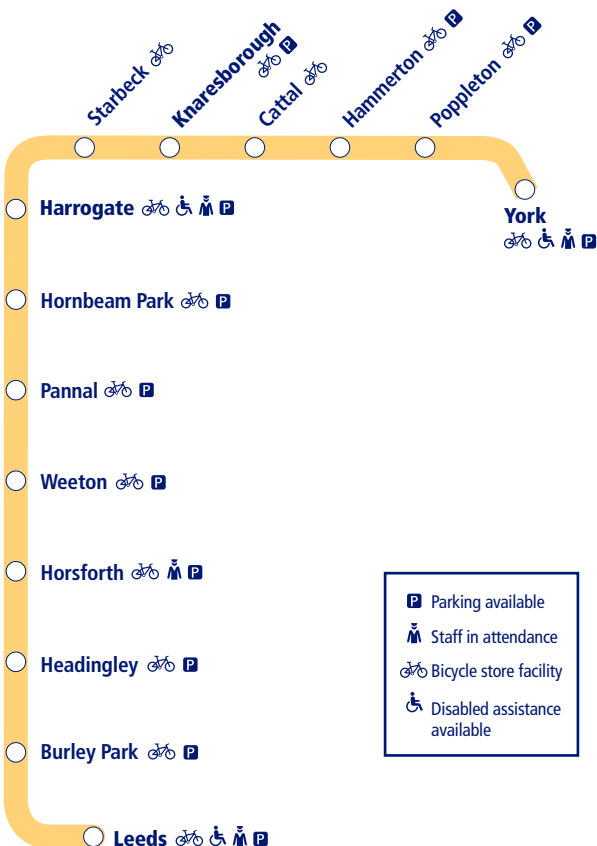

## York to Harrogate and Leeds (Harrogate Line)

	Parking available
	Staff in attendance
	Bicycle store facility
	Disabled assistance available

This timetable shows the Northern train service between **Leeds and Knaresborough** and between **Leeds and York via Harrogate**. Other trains also run between **Leeds and York** via other routes.

## How to read this timetable

Look down the left hand column for your departure station. Read across until you find a suitable departure time. Read down the column to find the arrival time at your destination. Through services are shown in bold type (this means you won't have to change trains). Connecting services are shown in light type. If you travel on a connecting service, change at the next station shown in bold or if you arrive on a connecting service, change at the last station shown in bold, unless a footnote advises otherwise.