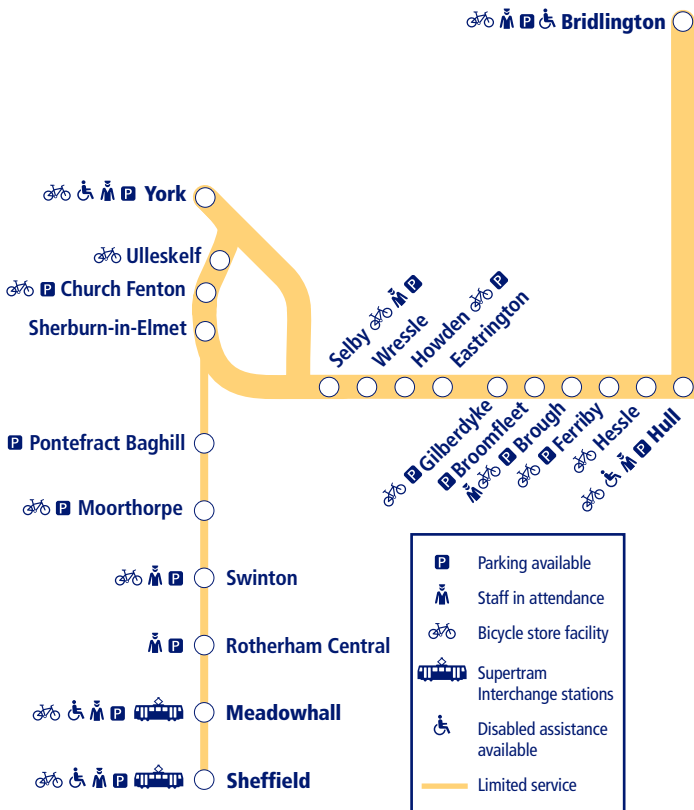

# Train times

May 16 2021 –  
December 11 2021

## York to Selby and Hull and York to Sheffield via Pontefract Baghill

This timetable shows a summary of Northern services between **York** and **Hull/Bridlington**. Other trains also run between **Selby and Hull**.

The local train service between **York and Sheffield via Pontefract** is shown in a separate table within this leaflet.

Other trains also run between **York and Sheffield, via Leeds or Doncaster**.

## How to read this timetable

Look down the left hand column for your departure station. Read across until you find a suitable departure time. Read down the column to find the arrival time at your destination. Through services are shown in bold type (this means you won't have to change trains). Connecting services are shown in light type. If you travel on a connecting service, change at the next station shown in bold or if you arrive on a connecting service, change at the last station shown in bold, unless a footnote advises otherwise.