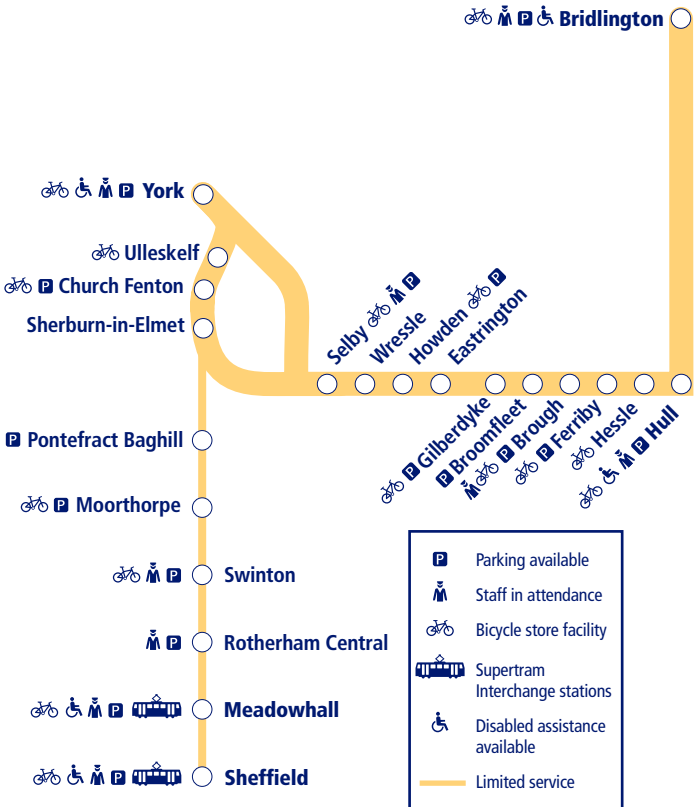

NORTHERN

34

Train times

May 16 2021 –
December 11 2021

York to Selby and Hull and York to Sheffield via Pontefract Baghill

This timetable shows a summary of Northern services between **York** and **Hull/Bridlington**. Other trains also run between **Selby and Hull**.

The local train service between **York and Sheffield via Pontefract** is shown in a separate table within this leaflet.

Other trains also run between **York and Sheffield, via Leeds or Doncaster**.

How to read this timetable

Look down the left hand column for your departure station. Read across until you find a suitable departure time. Read down the column to find the arrival time at your destination. Through services are shown in bold type (this means you won't have to change trains). Connecting services are shown in light type. If you travel on a connecting service, change at the next station shown in bold or if you arrive on a connecting service, change at the last station shown in bold, unless a footnote advises otherwise.

TrainTracker™

For up to date travel information and live departures direct to your mobile, text your station **name** or **location code** to **8 49 50**.

Customers with disabilities or restricted mobility are encouraged to contact our **Customer Experience Centre** who will book assistance for you.