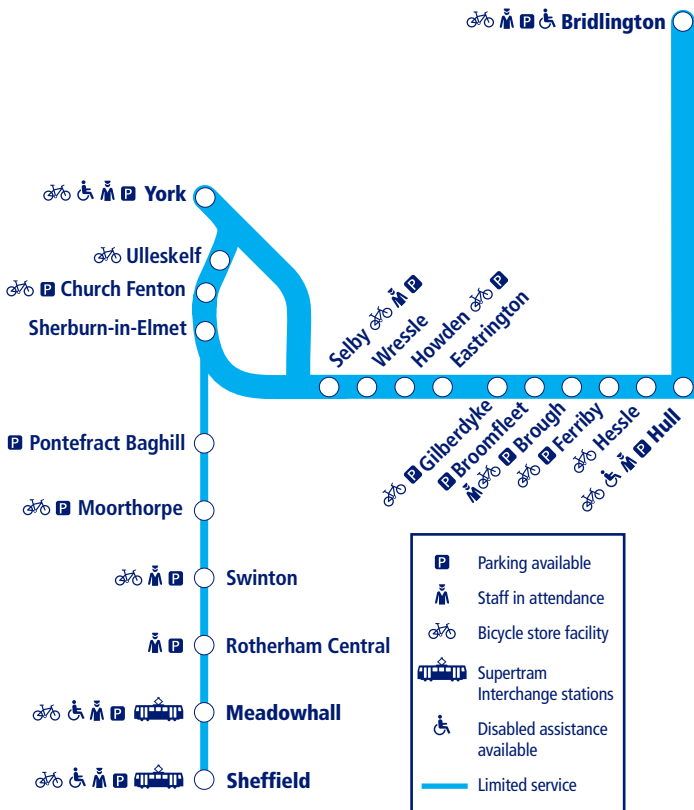

# Train times

12 December 2021 –  
14 May 2022

34

## York to Selby and Hull and York to Sheffield via Pontefract Baghill

NORTHERN

Go do your thing

This timetable shows a summary of Northern services between **York** and **Hull/Bridlington**. Other trains also run between **Selby and Hull**.

The local train service between **York and Sheffield via Pontefract** is shown in a separate table within this leaflet.

Other trains also run between **York and Sheffield, via Leeds or Doncaster**.