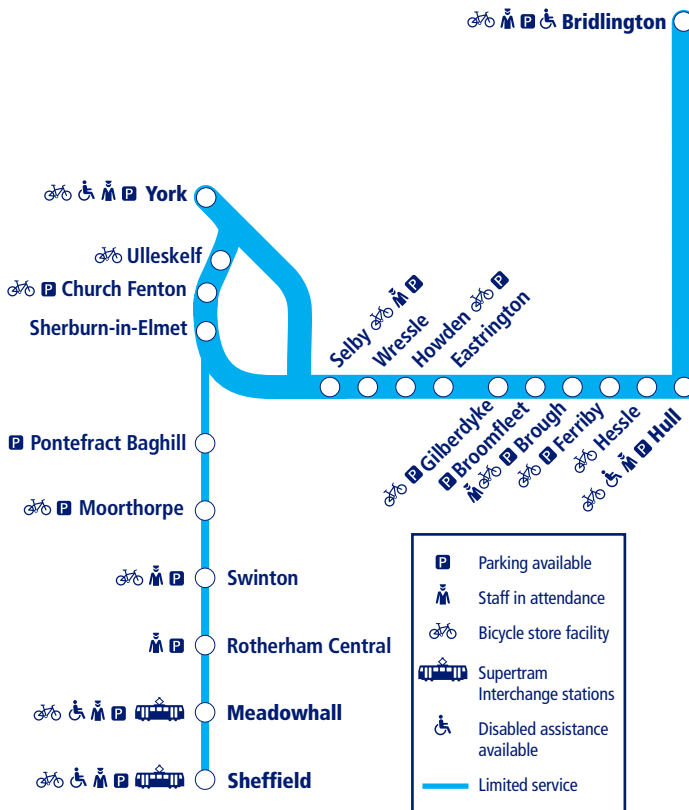

Train times

34

12 December 2021 –
14 May 2022

York to Selby and Hull and York to Sheffield via Pontefract Baghill

This timetable shows a summary of Northern services between **York and Hull/ Bridlington**. Other trains also run between **Selby and Hull**.

The local train service between **York and Sheffield via Pontefract** is shown in a separate table within this leaflet.

Other trains also run between **York and Sheffield, via Leeds or Doncaster**.

How to read this timetable

Look down the left hand column for your departure station. Read across until you find a suitable departure time. Read down the column to find the arrival time at your destination. Through services are shown in bold type (this means you won't have to change trains). Connecting services are shown in light type. If you travel on a connecting service, change at the next station shown in bold or if you arrive on a connecting service, change at the last station shown in bold, unless a footnote advises otherwise.

Minimum connection times

All stations have a minimum connection time of 5 minutes unless stated. Sheffield 7 minutes and York 8 minutes.

Community Rail Partnerships and community groups

We support a number of active community rail partnerships (CRPs) across our network. CRPs bring together local communities and the rail industry to deliver benefits to both, and encourage use of the lines they represent.